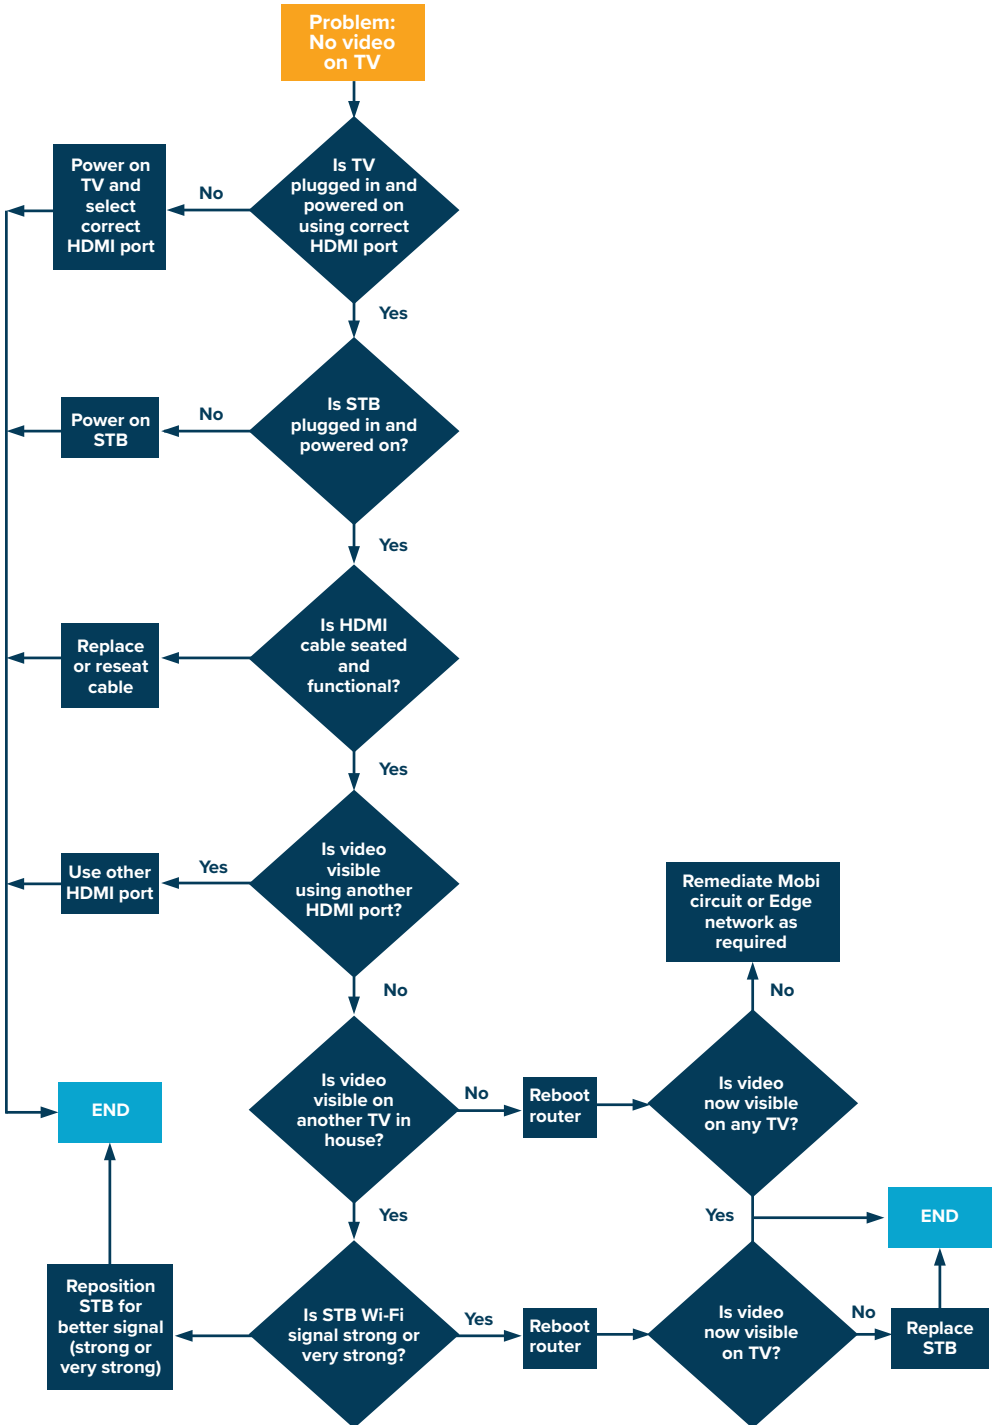

TROUBLESHOOTING GUIDE

KAON Set-Top Box & Remote **KSTB2020**

POOR AUDIO OR VIDEO QUALITY